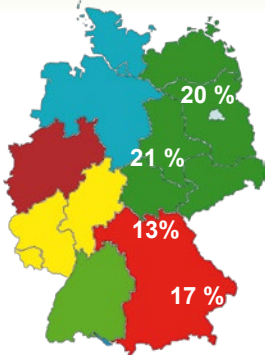

Area (Nielsengebiet)	Procent
Schleswig Holstein, Hamburg, Bremen, Niedersachsen (1)	20,0
Nordrhein-Westfalen (2)	21,0
Hessen, Rheinland-Pfalz, Saarland (3a)	13,0
Baden Württemberg (3b)	17,0
Bayern (4)	12,0
West Berlin (5a)	3,0
Neue Bundesländer (5b/6/7)	14,0

CIRCULATION CONTROL

Average figures per issue		Average figures per issue	
circulation-analysis:	1. Halbjahr 2024	paid subscription:	133
printed circulation:	12.000	free copies:	9.977
for sale:	1.400	total circulation:	11.510